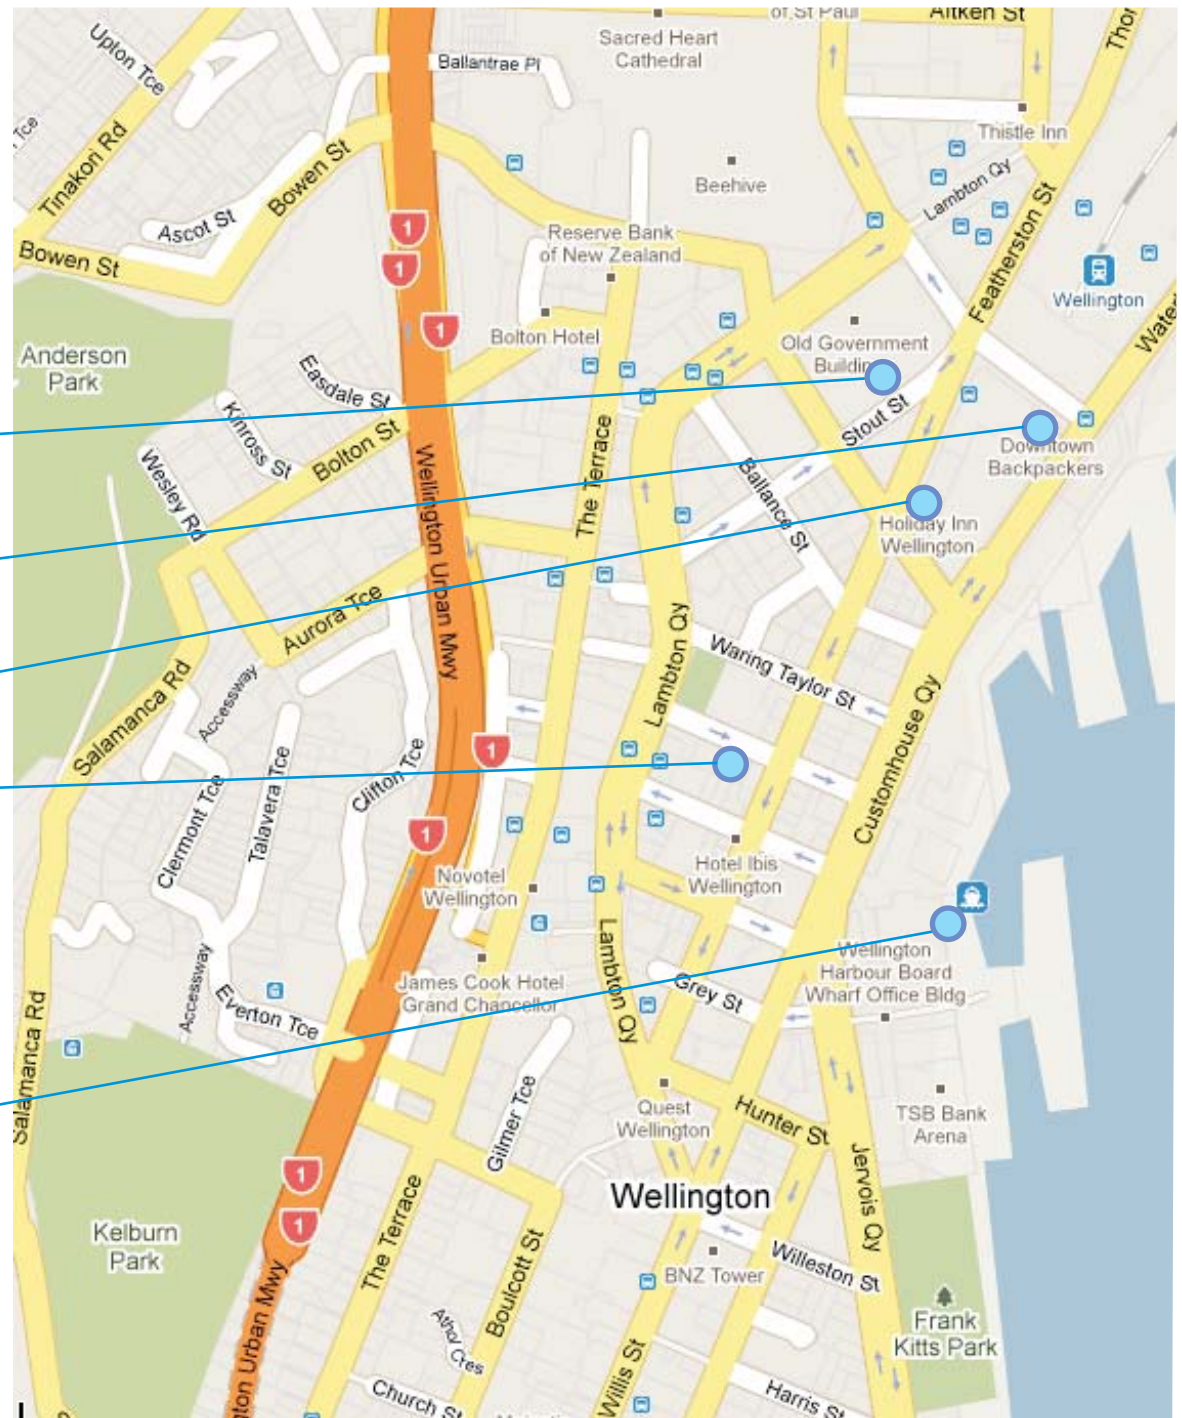

## Conference, accommodation & dinner locations

Conference location

Government Building Lecture Theatre 2 (GBLT2)

Corner of Stout St. & Featherston St.

Downtown Backpackers

1 Bunny St. Phone 04-473-8432

Holiday Inn

75 Featherston St. Phone 04-499-8686

Quest on Johnston Street

35 Johnston St. Phone 04-460-5100

Dockside Restaurant & Bar (approximate location!)

35 Johnston St. Phone 04-499-9900

250 m

# Pipitea Campus Map

**KEY TO PIPITEA CAMPUS**

This map identifies the location of buildings and facilities and the accessible routes that link them for people with disabilities. It is intended for use by anyone visiting, or working on, Victoria University's Pipitea Campus.